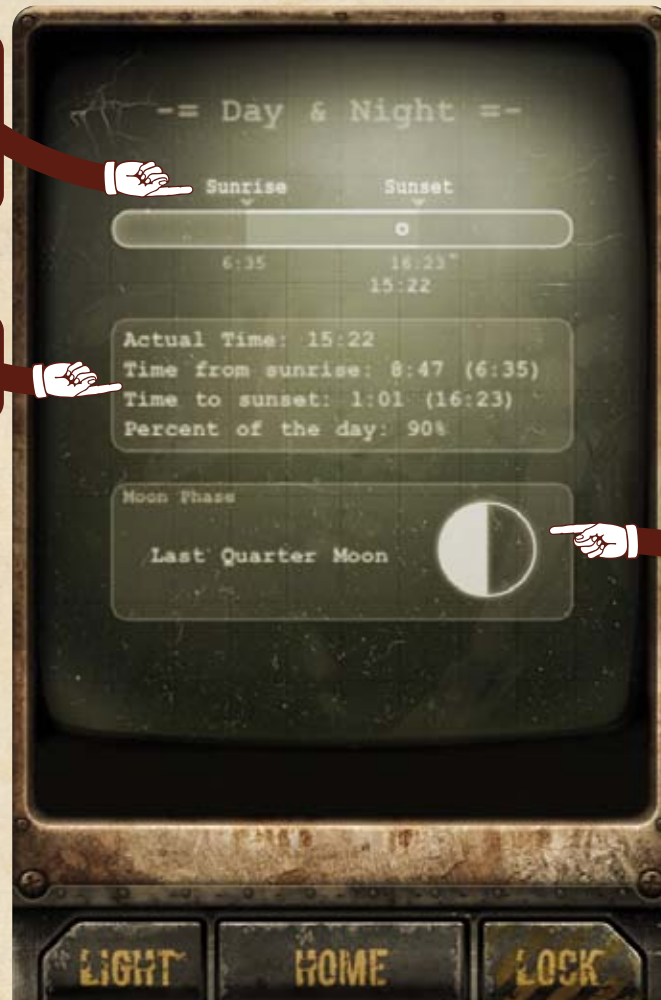

The Weather Analyzer

Day / Night Statistics

**NIGHT & DAY
SUNRISE / SUNSET
REAL TIME GRAPHIC
VISUALIZER**

**NIGHT & DAY
STATISTICS**

MOON PHASE

Settings

**SHOW THE IPHONE
STATUS BAR**

**USE METRIC
SYSTEM**